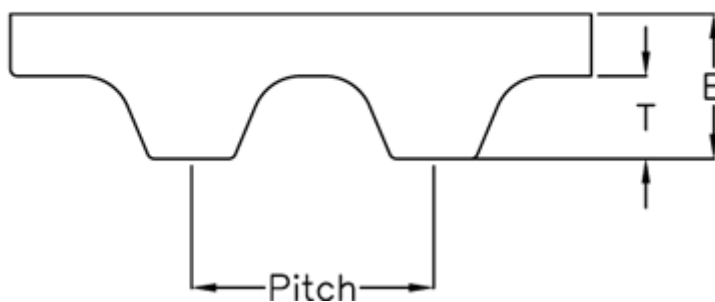

Article number: 602776232252

Description: Gates Timing Belt Synchropower PU 12 T10 2250

Measures

Height B mm	= 4.5
Height T mm	= 2.5
Length	= 2250
Number of teeth	= 225
Pitch	= 10
Type	= PU 12 T10 2250
Width	= 12